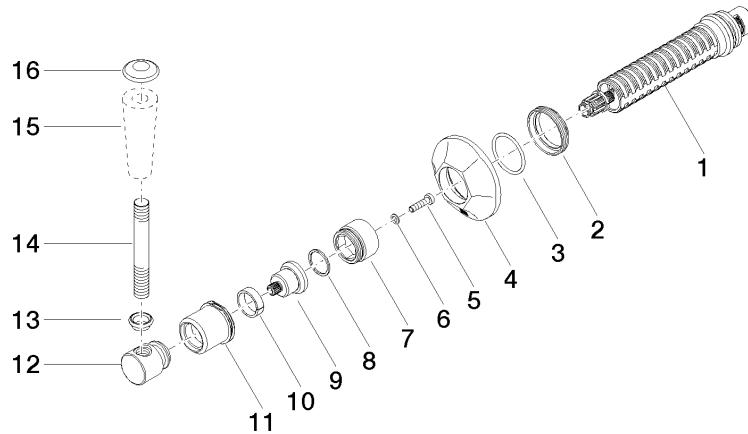

MADISON Wall valve clockwise closing 3/4" - Durabronss (23kt Gold)

MADISON

36 608 371

MADISON Wall valve clockwise closing 3/4" - Durabron (23kt Gold)

MADISON

36 608 371

36 608 371

Certificates

IAPMO_4976 (1). WRAS_2010066.

36 608 371

Spare parts list

| No. | Item Number | Name | Quantity used | Delivery time |
|-----|--------------------|---|---------------|---------------|
| 1 | 90 90 03 127 00 90 | top | 1 | 2 |
| 2 | 09 23 10 125-00 | nut | 1 | 10 |
| 3 | 90 14 10 063 00 90 | seal | 1 | 2 |
| 4 | 09 27 37 102-09 | rosette | 1 | 40 |
| 5 | 09 30 30 069 90 | screw | 1 | 2 |
| 6 | 09 30 11 194 90 | disc | 1 | 2 |
| 7 | 09 18 30 007-09 | sleeve | 1 | 60 |
| 8 | 90 28 10 030 00 90 | ring | 1 | 2 |
| 9 | 09 12 12 064-09 | base | 1 | 60 |
| 10 | 90 14 15 021 00 90 | ring | 1 | 2 |
| 11 | 09 21 02 161-09 | cover | 1 | 40 |
| 12 | 09 20 37 101-09 | handle | 1 | 40 |
| 13 | 09 20 37 001-09 | handle | 1 | 40 |
| 14 | 09 28 22 013 90 | pipe | 1 | 2 |
| 15 | 11 170 370-09 | MADISON Lever insert - Durabronss (23kt Gold) | 1 | 40 |
| 16 | 09 30 30 062-09 | screw | 1 | 40 |