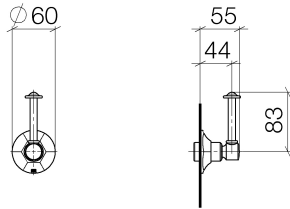

MADISON Wall valve clockwise closing 3/4" - Durabronss (23kt Gold)

MADISON

36 608 371

MADISON Wall valve clockwise closing 3/4" - Durabron (23kt Gold)

MADISON

36 608 371

36 608 371

Certificates

IAPMO_4976 (1). WRAS_2010066.

36 608 371

Spare parts list

| No. | Item Number | Name | Quantity used | Delivery time |
|-----|--------------------|---|---------------|---------------|
| 1 | 90 90 03 127 00 90 | top | 1 | 2 |
| 2 | 09 23 10 125-00 | nut | 1 | 10 |
| 3 | 90 14 10 063 00 90 | seal | 1 | 2 |
| 4 | 09 27 37 102-09 | rosette | 1 | 40 |
| 5 | 09 30 30 069 90 | screw | 1 | 2 |
| 6 | 09 30 11 194 90 | disc | 1 | 2 |
| 7 | 09 18 30 007-09 | sleeve | 1 | 60 |
| 8 | 90 28 10 030 00 90 | ring | 1 | 2 |
| 9 | 09 12 12 064-09 | base | 1 | 60 |
| 10 | 90 14 15 021 00 90 | ring | 1 | 2 |
| 11 | 09 21 02 161-09 | cover | 1 | 40 |
| 12 | 09 20 37 101-09 | handle | 1 | 40 |
| 13 | 09 20 37 001-09 | handle | 1 | 40 |
| 14 | 09 28 22 013 90 | pipe | 1 | 2 |
| 15 | 11 170 370-09 | MADISON Lever insert - Durabronss (23kt Gold) | 1 | 40 |
| 16 | 09 30 30 062-09 | screw | 1 | 40 |